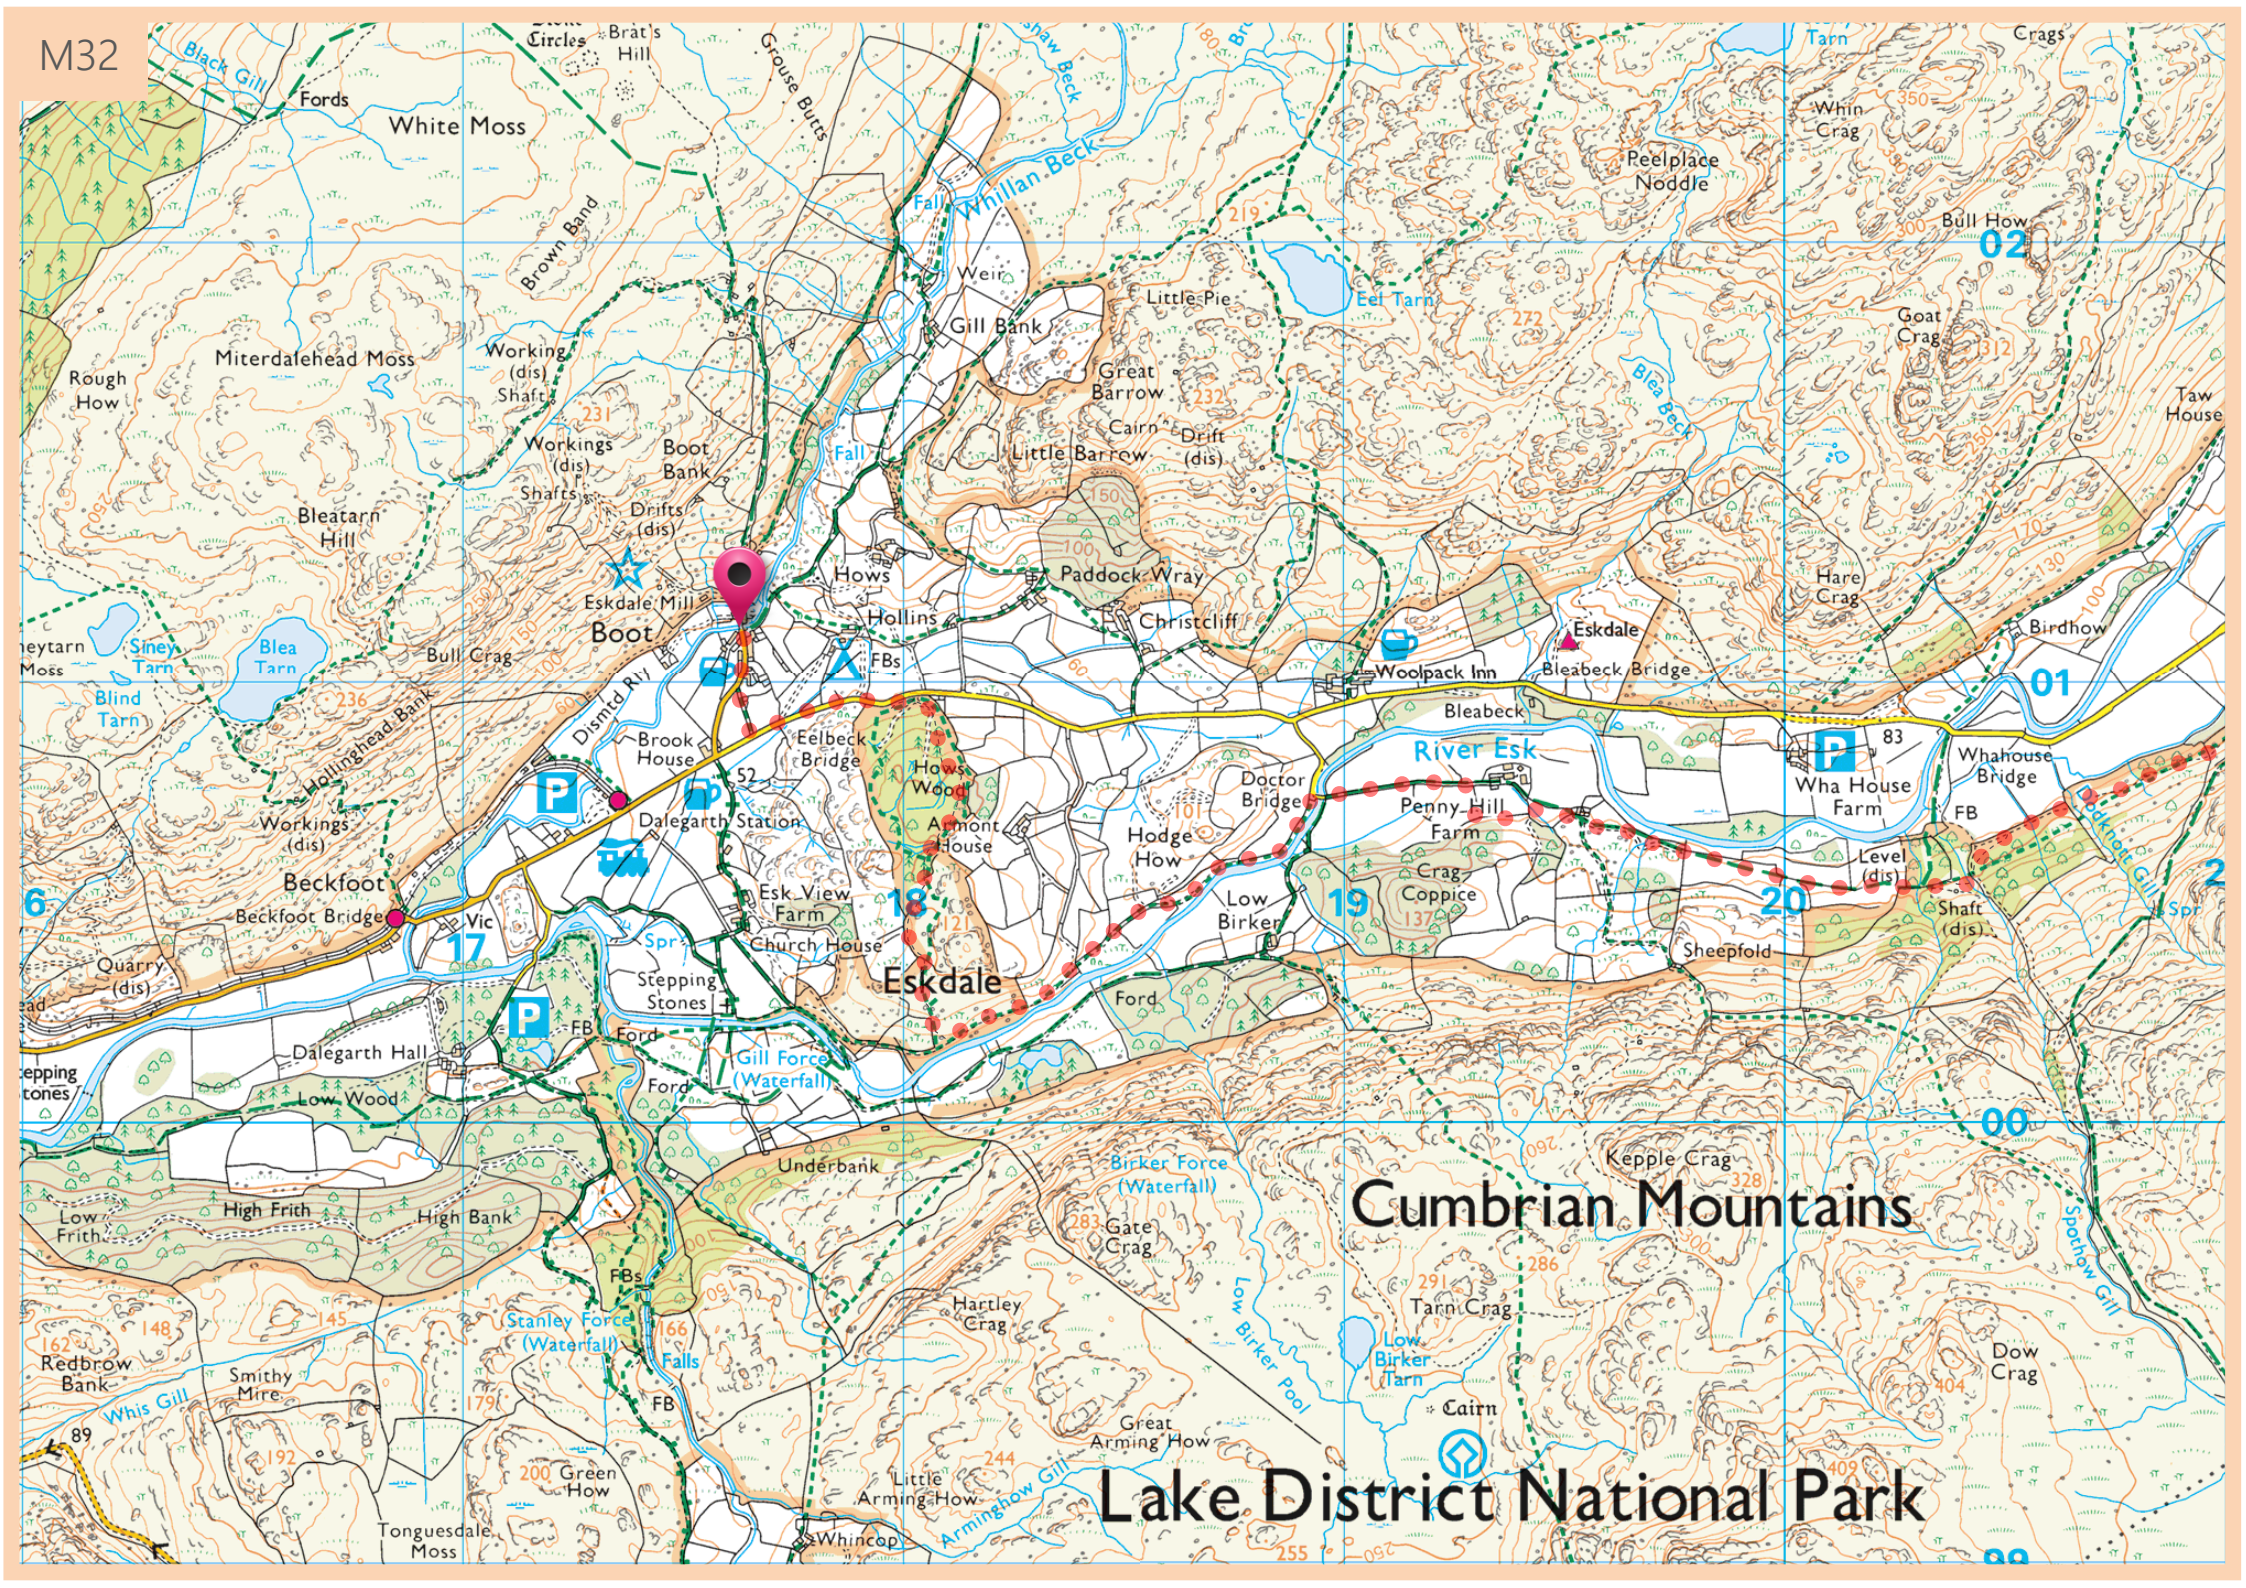

# DUNNERDALE-WITH-SEATHWAITE

M32

Cumbrian Mountains

Lake District National Park